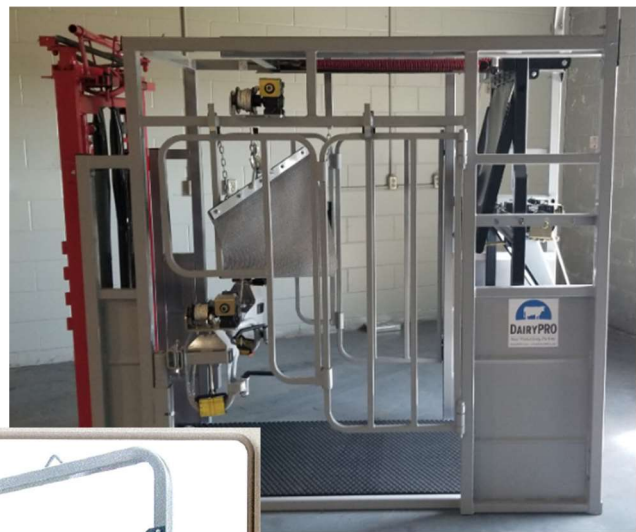

## HOOF TRIMMING CHUTES, WITH TRAILER OPTION

The DairyPRO trimming chutes works excellent for trimming and wrapping hooves, and can accommodate Displaced Abomasum (DA), Artificial Insemination (AI), and Pregnancy Diagnosis (PG) testing. DairyPRO chutes offers both front and rear leg lifts with the front being a new swing out design that allows for better control and access to the front hooves. It also comes with swing out sides on each side creating a large opening for a large work area to make it much easier to reach those tough to access spots.

### **SERIES III - HOOF TRIMMING CHUTE WITH DRILL-POWERED WINCHES**

**Our high-quality chutes make trimming and wrapping hooves easy, fast and safe.**

- Front and Rear Leg Lifts (front is swing-out design for better control and access)
- Swing-out sides = large work area & easy reach
- Heavy Duty Automatic Head-gate (More head-gate options available)
- Exceptional Rear Leg Control
- Large Sectional Swing Out Sides
- Wide Belly Band
- Brake Winches
- New Front Leg Lift Swivel Design
- Dimensions: 92"(234cm) Long x 40" (102cm)Wide x 94" Tall (239cm)
- Adjustable Rear Rump Bar
- **Labor and time saving drill powered winches. (chargeable cordless drill included)**