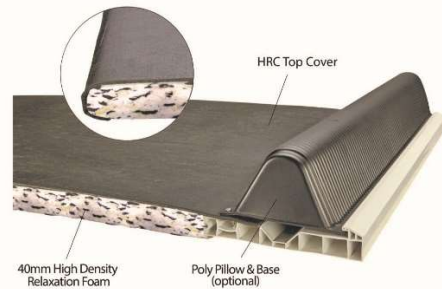

DAIRYPRO

Your Productivity Partner

Stall Mattresses for Dairy Cows

Comfortable Cows Produce More Milk!

Science has proven cow comfort has a dramatic effect on the productivity of dairy cows. For example, studies have shown each additional hour per day of resting time has the potential to generate approximate 1.5 litres of more milk per cow each day. Stall bedding plays a critical factor in improving resting time and DairyPRO has partnered with Promat, the world leader in animal comfort, to offer a choice of stall mattresses to help maximize your cows productivity.

Relaxation Mat

- Optimum density, high durability, 40mm thick Relaxation Foam provides excellent comfort and traction at a very competitive price point
- High-value foam in the Relaxation Mat molds to the exact contour of the cow, giving her outstanding comfort and support, lowering stress and relieving pressure which promotes improved circulation. Engineered, high density foam ensures long life and comfort, with excellent value for money and return-on-investment

Pasture Mat – the Original

- Sustainably-recycled rubber crumb mattress that provides a stable, consistent, long lasting base
- Durable, shock-absorbent and provides stable footing
- The original Pasture Mat set the industry standard when it was introduced over 25 years ago. Today, Pasture Mat continues to provide excellent value and comfort.
- Vertical height from floor: 65mm

Pasture Mat with Relaxation Foam

- The premier mattress solution offering the maximum amount of comfort
- The bottom layer is comprised of a recycled, rubber crumb mattress providing stability and consistent long-lasting comfort base
- Optimum density, high durability, 40mm thick Relaxation Foam provides excellent comfort and traction
- Promat's most proven solution with over 3 million cows enjoying its unmatched comfort
- Vertical height from floor: 105mm